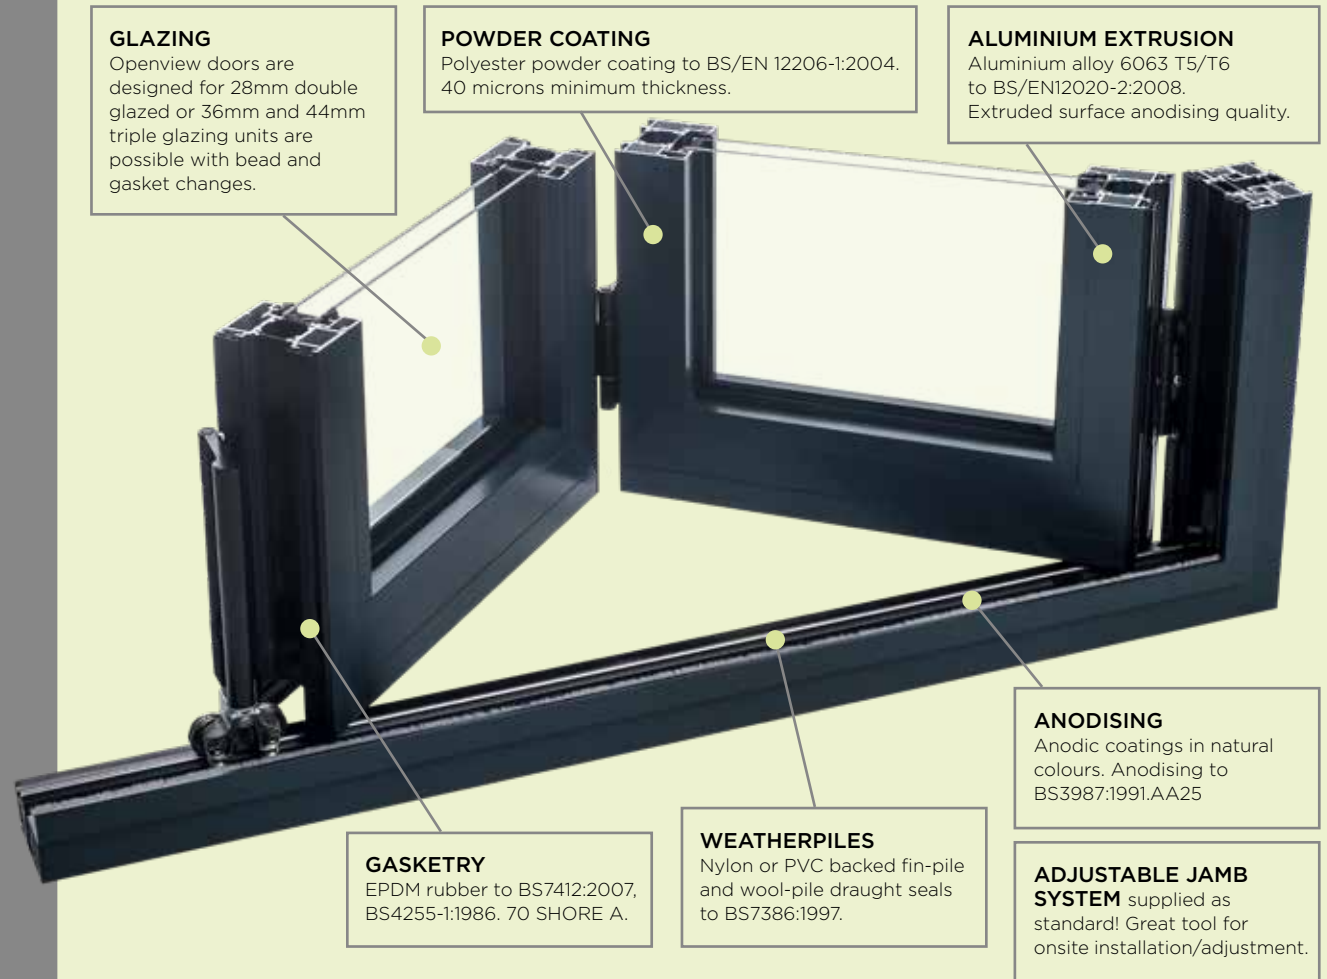

GUARANTEED TO LAST
Supported by our 10-year
guarantee. Tested to BS6375
2015 and PAS 24 accredited for
security

minimal lines

ultimate performance

intelligent design across multiple applications

Designed to be used in a wide range of domestic and commercial applications, Openview offers outstanding adaptability, making this a perfect choice in almost any application. Adept features like inward and outward opening doors utilising common profiles, allows for easier planning and installation. The choice of low level or weather resistant high level thresholds with integrated security locking mechanisms establish Openview as one of the most flexible Bi-Fold door systems on the market.

quality
you can trust...

MANUFACTURE & DELIVERY
Fast, meticulous fabrication delivered on time

U-VALUES:
Standard Double Glazing 1.7W/m²k
36mm Triple Glazing 1.5 W/m²k
44mm Triple Glazing 1.4 W/m²k

flexible configuration without compromise

Openview offers a Bi-fold system that is truly flexible. With the choice of inward or outward opening doors, bespoke configurations, high and low level thresholds, minimal profiles and a large selection of finishing colours allows you to design your perfect glass window wall to almost any size.

SCALABILITY
Max Height of 3 metre and max sash width of 1.2 metre. This outperforms most systems on the market

CONFIGURATIONS
Options for doors to open in or out with the availability of low thresholds for internal room dividers