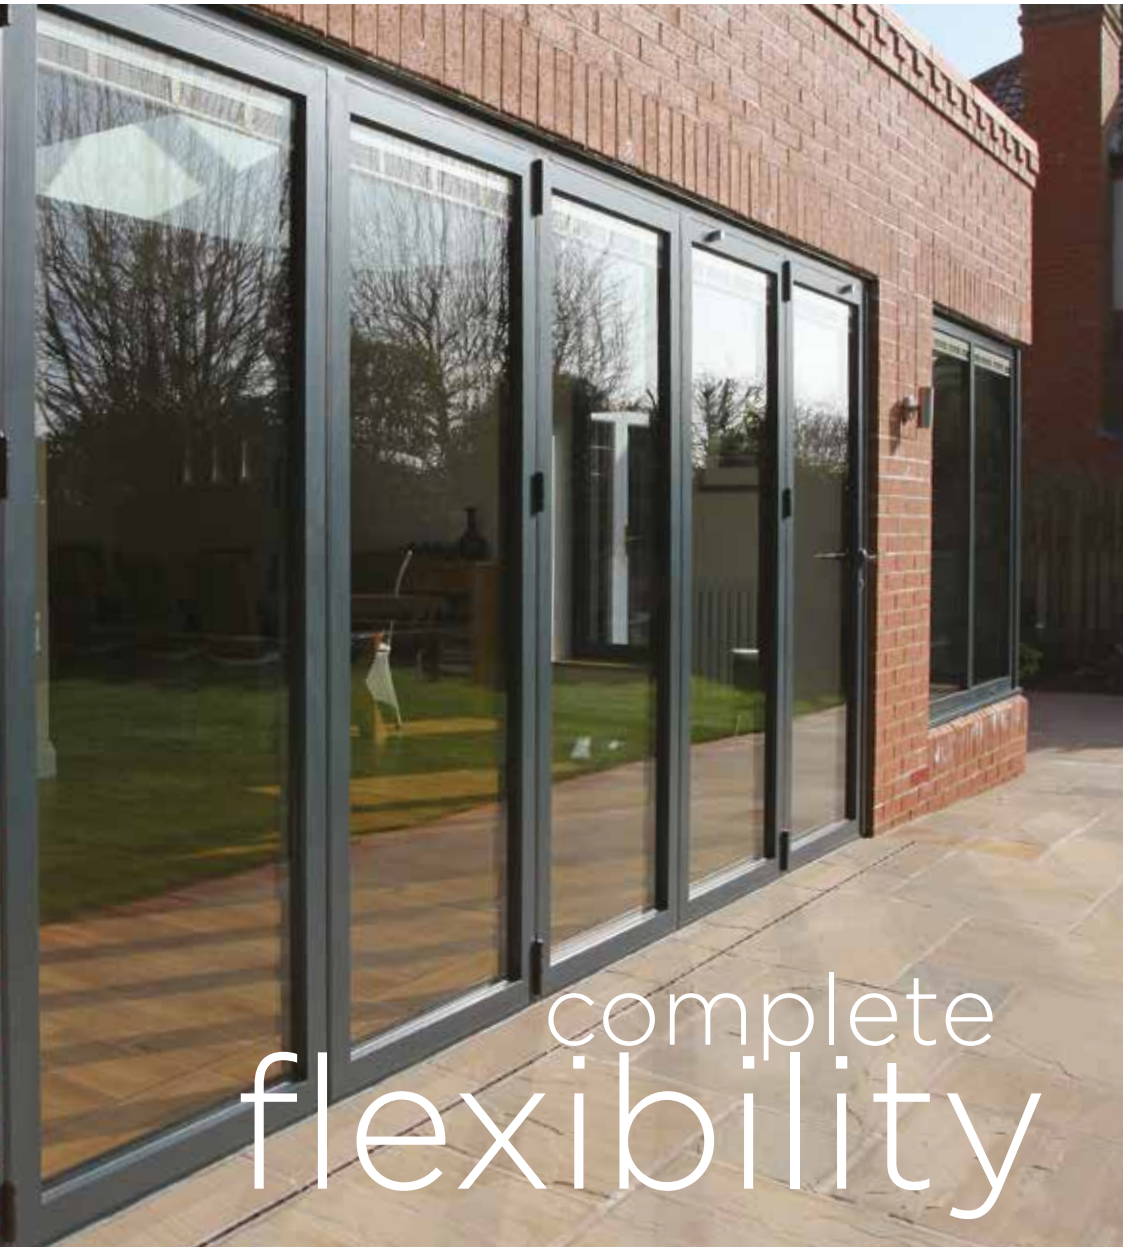

open up your.
view

& bring the outdoors in...

smooth glide
bi-fold doors

O P E N V I E W

complete
flexibility

So much more than your average Bi-Fold Door!

Outstanding thermal efficiency, super smooth sliding mechanisms and frames manufactured to the highest quality, makes Openview ideally suited to all applications.

Openview offers a Bi-fold system that is truly flexible. With the choice of inward or outward opening doors, bespoke configurations, high and low level thresholds, minimal profiles and a large selection of finishing colours allows you to design your perfect glass window wall to almost any size.